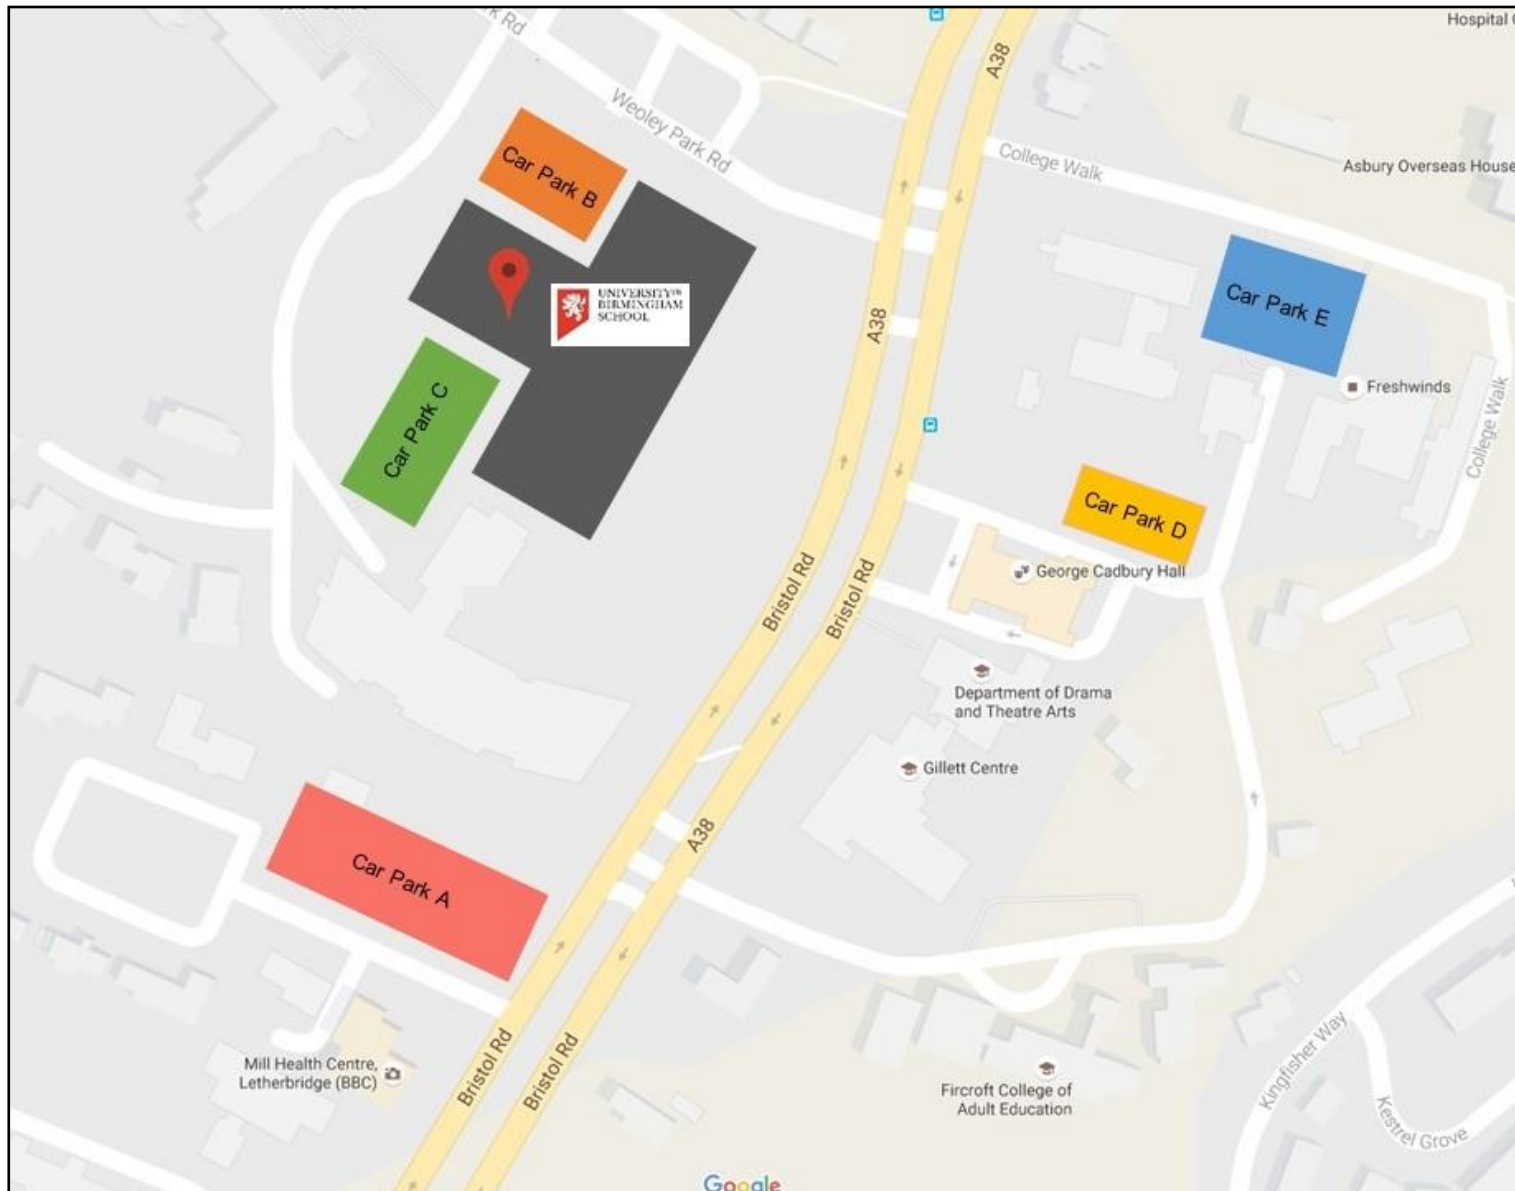

Welcome to the University of Birmingham School's Open Evening

Parking, October 2016

We have five car parks available for use.

Please park considerably and legally. Please do not park on grass verges or block driveways of residents.

CAR PARK A

Accessible from Bristol Road. University signage for 'SG7 *Rendezvous Café*, *Alan Geal House*, *The Close*' is located at the road entrance from Bristol Road.

CAR PARK B

At front of the school.

CAR PARK C

At rear of school, accessible by road next to school.

CAR PARK D

Accessible from Bristol Road. Follow University signage for George Cadbury Hall.

CAR PARK E

Accessible from Bristol Road, via entrance to Car Park D.

Please use public transport where possible.